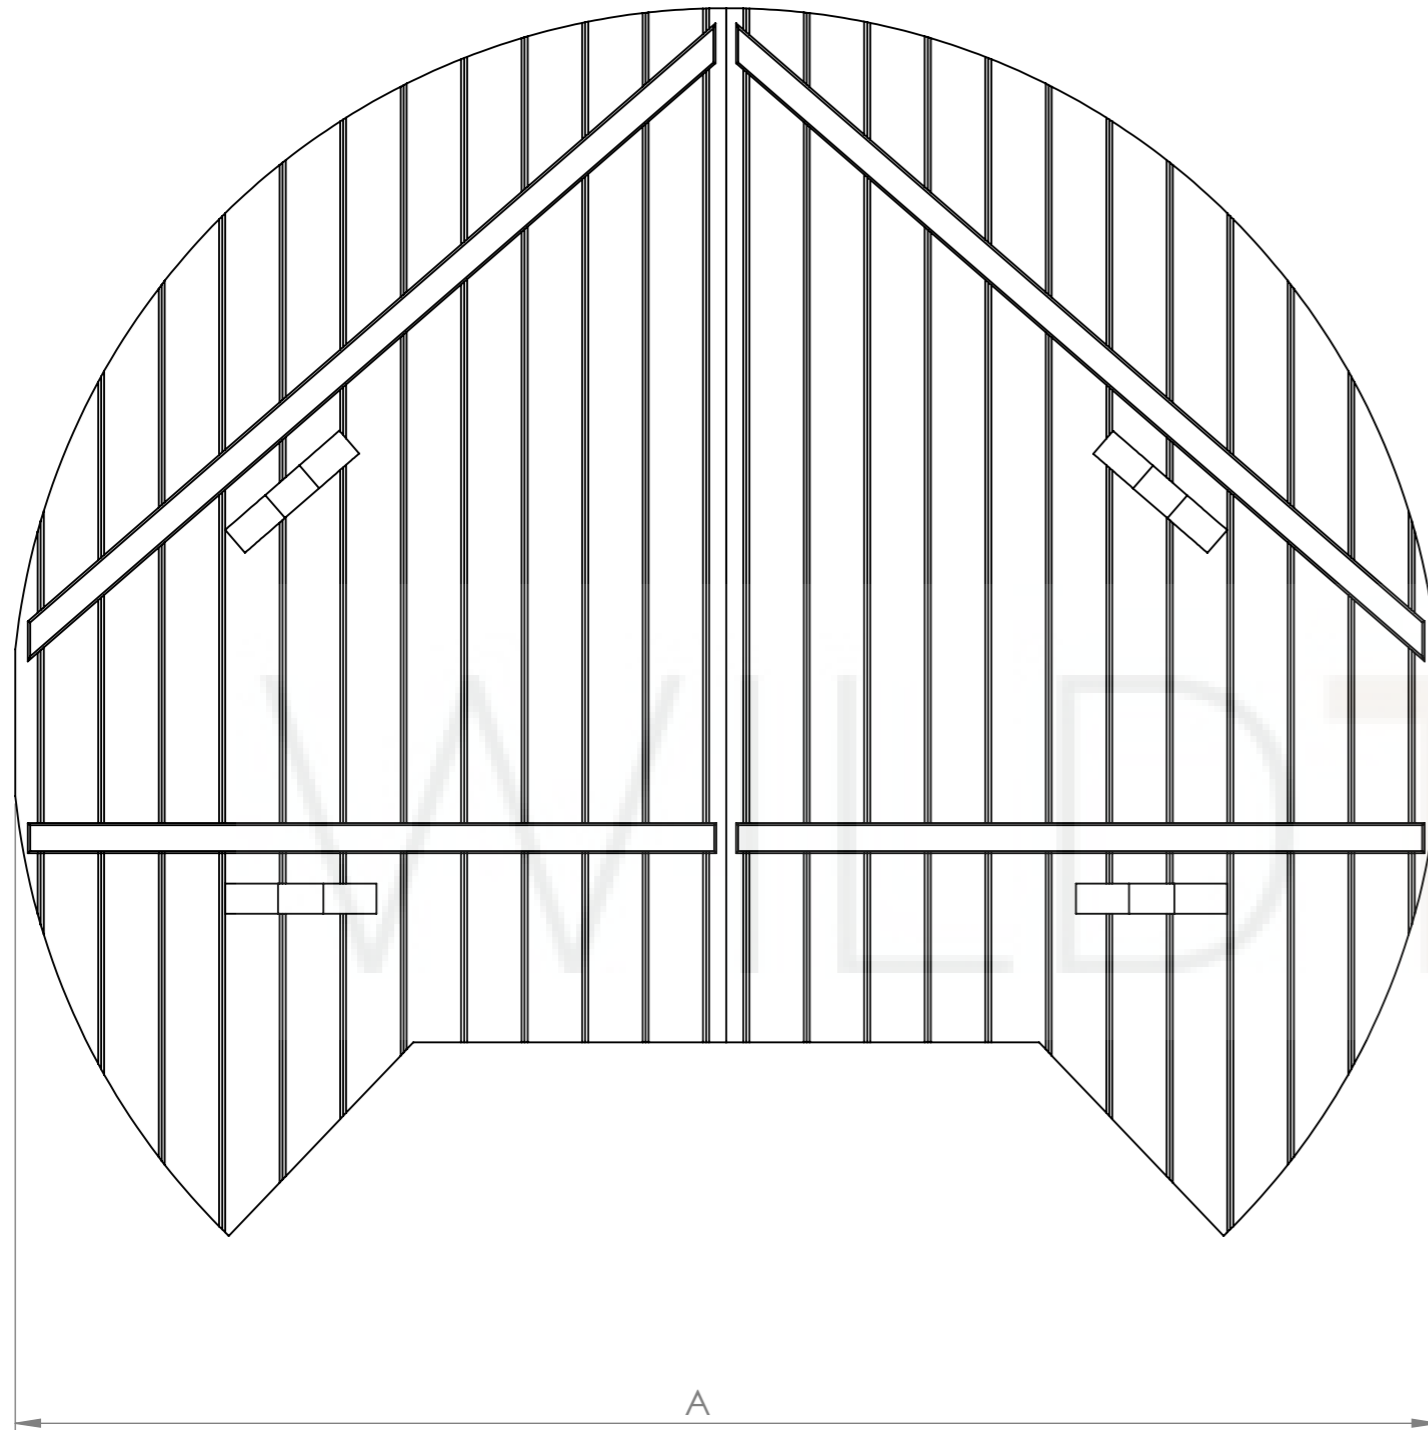

HOT TUB MODEL	1600	1800	2000	2200
Suitable for persons	4-6	6-8	8-10	10-12
water capacity	1700 l	2100 l	2700 l	3300 l
Total weight of the hot tub	190 kg	230 kg	260 kg	300 kg

WIL...BS

General info

SECTION B-B

SECTION A-A

Model	Size A	Size B
1,6m	1680	1600
1,8m	1880	1800
2,0m	2080	2000
2,2m	2280	2200

General info (2)

Wooden lid

Model	Size A
1,6m	1680
1,8m	1880
2,0m	2080
2,2m	2280

Delivery info

Model	Size A	Size B
1,6m	1780	1680
1,8m	1980	1880
2,0m	2180	2080
2,2m	2380	2280