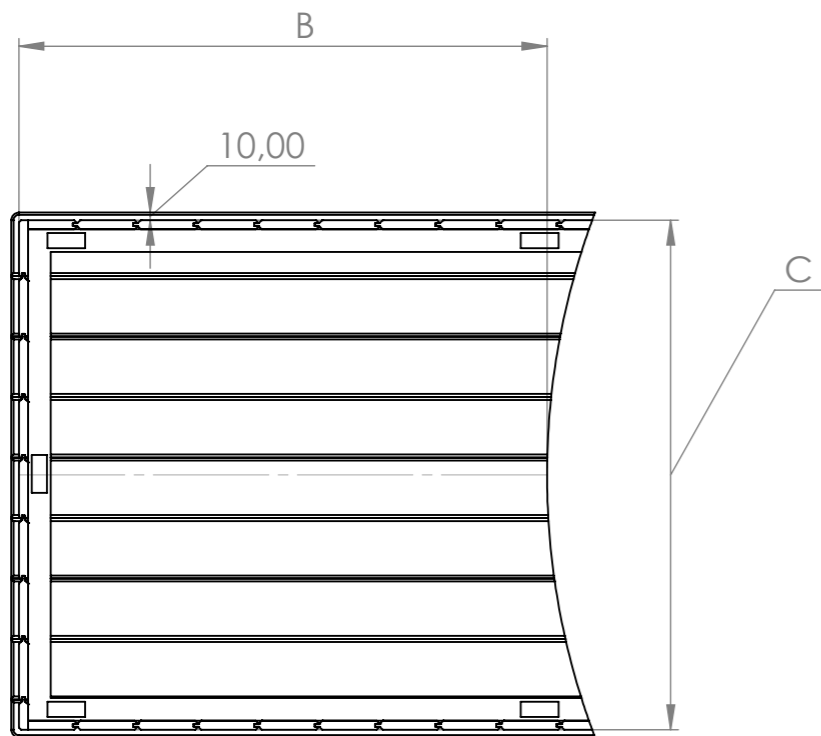

SECTION A-A

Model	Size A	Size B
1,6m	1680	1600
1,8m	1880	1800
2,0m	2080	2000
2,2m	2280	2200

General info (2)

Wooden lid

Model	Size A
1,6m	1680
1,8m	1880
2,0m	2080
2,2m	2280

Delivery info

Model	Size A	Size B
1,6m	1780	1680
1,8m	1980	1880
2,0m	2180	2080
2,2m	2380	2280

Ladder 1

Ladder 2

Type 1 stairs

Type 2 stairs

Wooden boxes for spa systems storage

Model	Wooden box
wooden box for filtration	A: 850mm B: 700mm C: 650mm
wooden box for filtration + electric heater	A: 850mm B: 700mm C: 750mm
wooden box for filtration + air massage	A: Height of the hot tub B: 700mm C: 750mm
wooden box for electric heater	A: 800mm B: 600mm C: 600mm
wooden box for air massage	A: Height of the hot tub B: 450mm C: 750mm