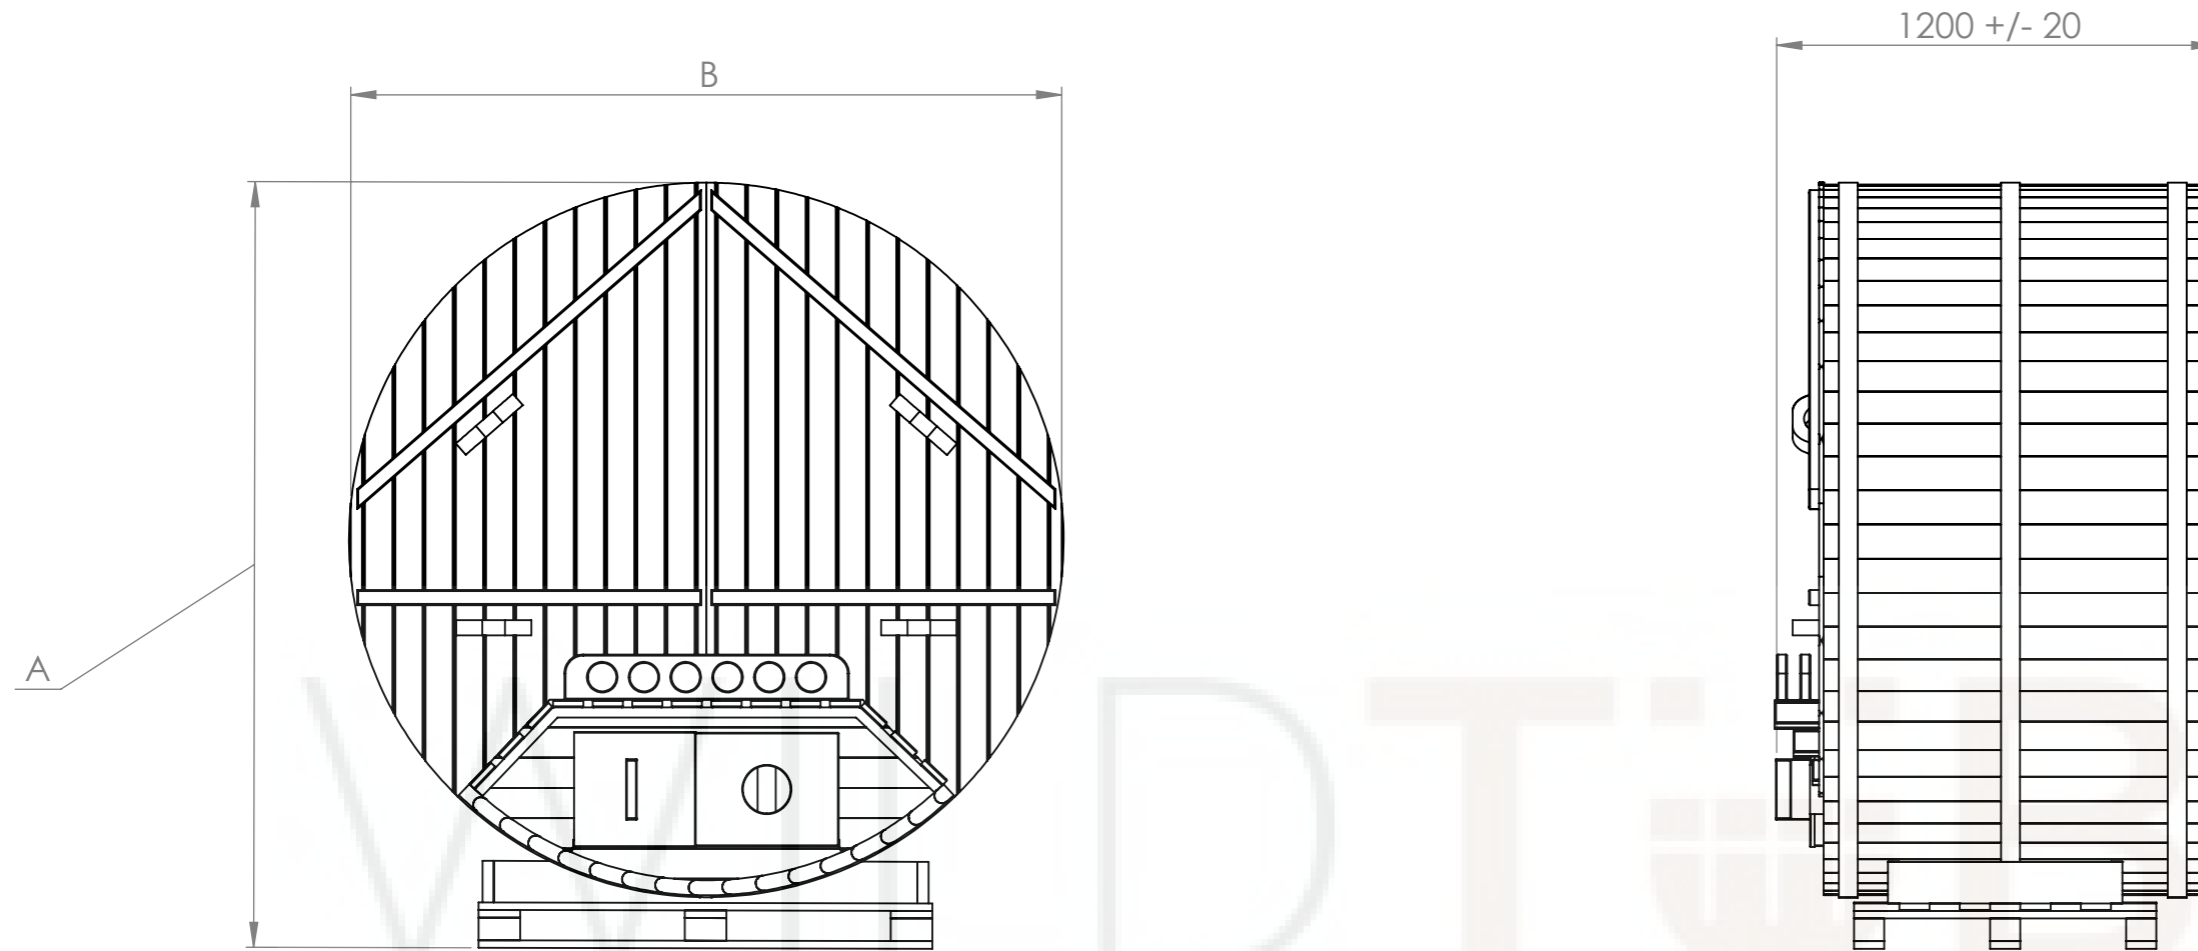

HOT TUB MODEL	1600	1800	2000	2200
Suitable for persons	4-6	6-8	8-10	10-12
water capacity	1700 l	2100 l	2700 l	3300 l
Total weight of the hot tub	190 kg	230 kg	260 kg	300 kg

WIL...BS

General info

SECTION B-B

SECTION A-A

Model	Size A	Size B
1,6m	1680	1600
1,8m	1880	1800
2,0m	2080	2000
2,2m	2280	2200

General info (2)

Wooden lid

Model	Size A
1,6m	1680
1,8m	1880
2,0m	2080
2,2m	2280

Delivery info

Model	Size A	Size B
1,6m	1780	1680
1,8m	1980	1880
2,0m	2180	2080
2,2m	2380	2280

Ladder 1

Ladder 2

Type 1 stairs

Type 2 stairs

Wooden boxes for spa systems storage

Model	Wooden box
wooden box for filtration	A: 850mm B: 700mm C: 650mm
wooden box for filtration + electric heater	A: 850mm B: 700mm C: 750mm
wooden box for filtration + air massage	A: Height of the hot tub B: 700mm C: 750mm
wooden box for electric heater	A: 800mm B: 600mm C: 600mm
wooden box for air massage	A: Height of the hot tub B: 450mm C: 750mm