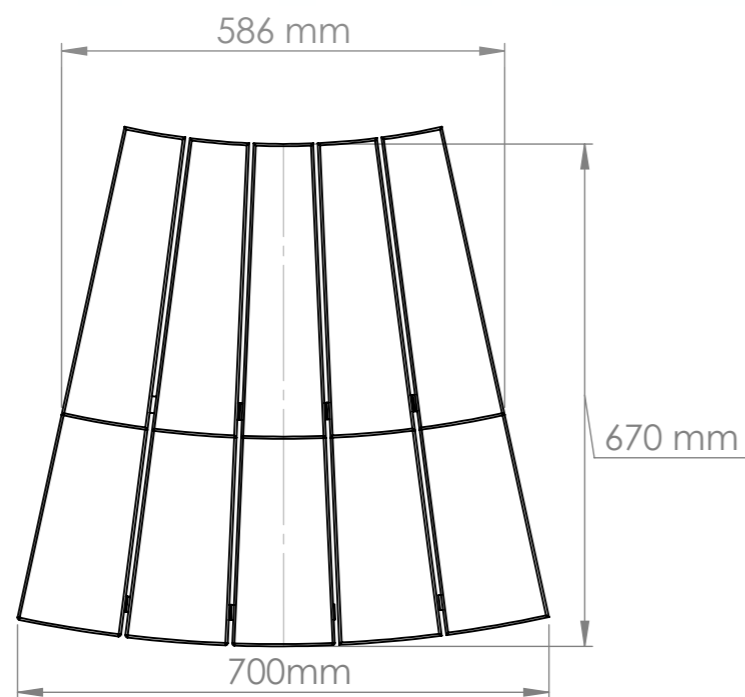

HOT TUB MODEL	1600	1800	2000	2200
Suitable for persons	4-6	6-8	8-10	10-12
water capacity	1700 l	2100 l	2700 l	3300 l
Total weight of the hot tub	190 kg	230 kg	260 kg	300 kg

WIL...BS

General info

SECTION B-B

SECTION A-A

Model	Size A	Size B
1,6m	1680	1600
1,8m	1880	1800
2,0m	2080	2000
2,2m	2280	2200

General info (2)

Wooden lid

Model	Size A
1,6m	1680
1,8m	1880
2,0m	2080
2,2m	2280

Delivery info

Model	Size A	Size B
1,6m	1780	1680
1,8m	1980	1880
2,0m	2180	2080
2,2m	2380	2280

Ladder 1

Ladder 2

Type 1 stairs

Type 2 stairs

Wooden boxes for spa systems storage

Model	Wooden box
wooden box for filtration	A: 850mm B: 700mm C: 650mm
wooden box for filtration + electric heater	A: 850mm B: 700mm C: 750mm
wooden box for filtration + air massage	A: Height of the hot tub B: 700mm C: 750mm
wooden box for electric heater	A: 800mm B: 600mm C: 600mm
wooden box for air massage	A: Height of the hot tub B: 450mm C: 750mm