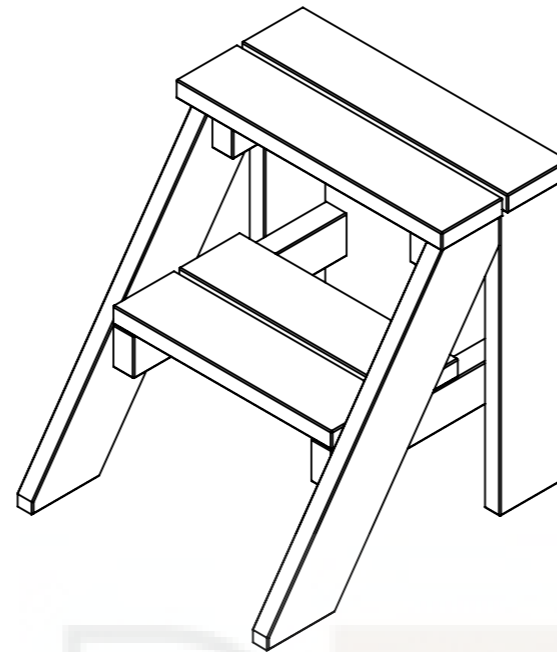

SECTION A-A

Model	Size A	Size B
1,6m	1680	1600
1,8m	1880	1800
2,0m	2080	2000
2,2m	2280	2200

General info (2)

Wooden lid

Model	Size A
1,6m	1680
1,8m	1880
2,0m	2080
2,2m	2280

Delivery info

Model	Size A	Size B
1,6m	1780	1680
1,8m	1980	1880
2,0m	2180	2080
2,2m	2380	2280

Ladder 1

Ladder 2

Type 1 stairs

Type 2 stairs

Wooden boxes for spa systems storage

Model	Wooden box
wooden box for filtration	A: 850mm B: 700mm C: 650mm
wooden box for filtration + electric heater	A: 850mm B: 700mm C: 750mm
wooden box for filtration + air massage	A: Height of the hot tub B: 700mm C: 750mm
wooden box for electric heater	A: 800mm B: 600mm C: 600mm
wooden box for air massage	A: Height of the hot tub B: 450mm C: 750mm