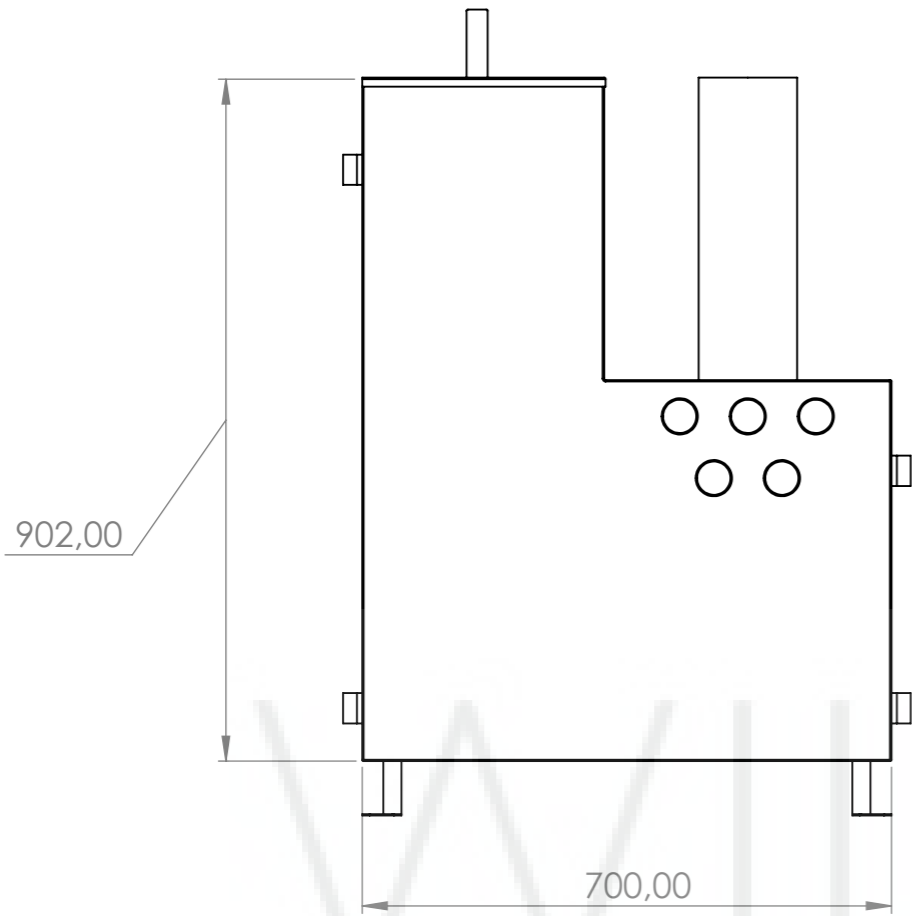

HOT TUB MODEL	1600	1800	2000	2200
Suitable for persons	4-6	6-8	8-10	10-12
water capacity	1700 l	2100 l	2700 l	3300 l
Total weight of the hot tub	190 kg	230 kg	260 kg	300 kg

WIL...BS

General info

SECTION B-B

SECTION A-A

Model	Size A	Size B
1,6m	1680	1600
1,8m	1880	1800
2,0m	2080	2000
2,2m	2280	2200

General info (2)

Wooden lid

Model	Size A
1,6m	1680
1,8m	1880
2,0m	2080
2,2m	2280

Delivery info

Model	Size A	Size B
1,6m	1780	1680
1,8m	1980	1880
2,0m	2180	2080
2,2m	2380	2280