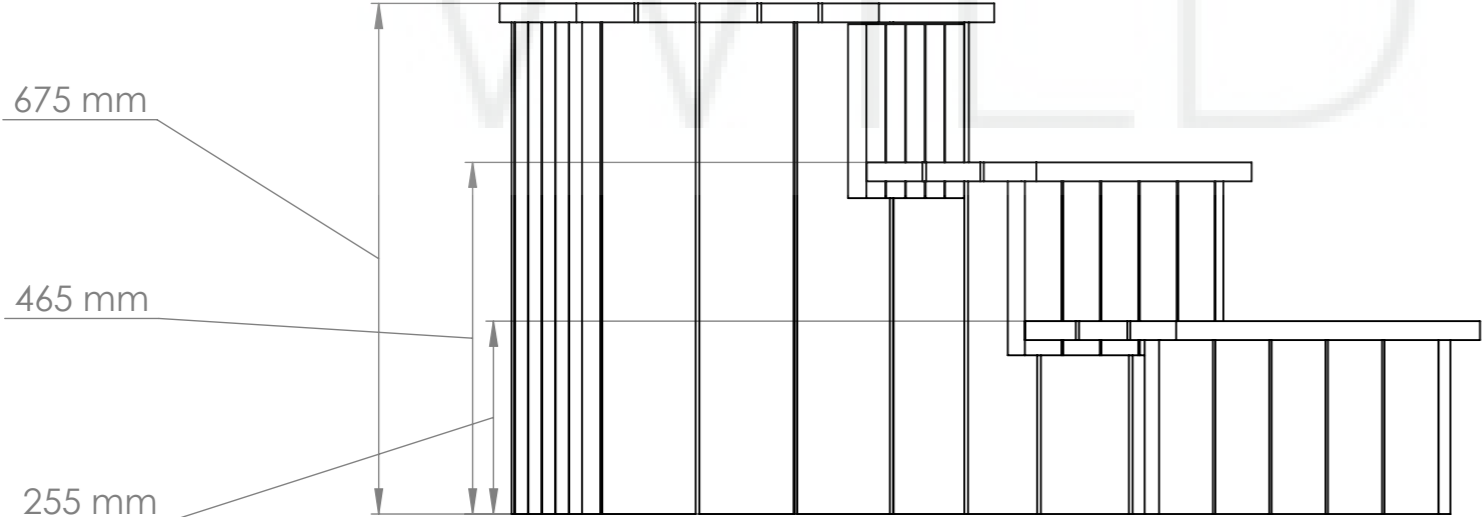

SECTION A-A

Model	Size A	Size B
1,6m	1680	1600
1,8m	1880	1800
2,0m	2080	2000
2,2m	2280	2200

General info (2)

Wooden lid

Model	Size A
1,6m	1680
1,8m	1880
2,0m	2080
2,2m	2280

Delivery info

Model	Size A	Size B
1,6m	1780	1680
1,8m	1980	1880
2,0m	2180	2080
2,2m	2380	2280

Ladder 1

Ladder 2

Type 1 stairs

Type 2 stairs

Wooden boxes for spa systems storage

Model	Wooden box
wooden box for filtration	A: 850mm B: 700mm C: 650mm
wooden box for filtration + electric heater	A: 850mm B: 700mm C: 750mm
wooden box for filtration + air massage	A: Height of the hot tub B: 700mm C: 750mm
wooden box for electric heater	A: 800mm B: 600mm C: 600mm
wooden box for air massage	A: Height of the hot tub B: 450mm C: 750mm