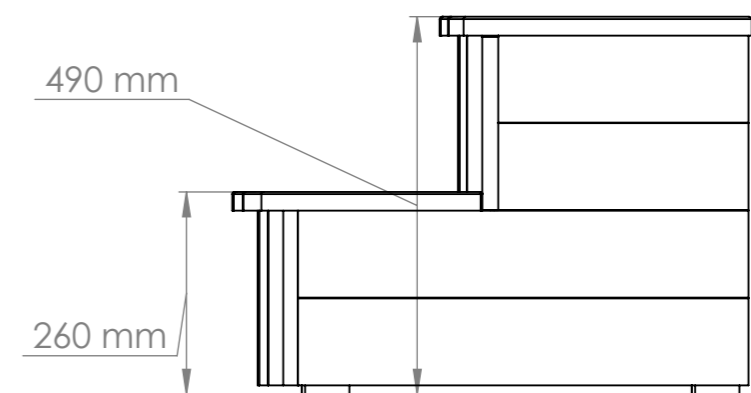

HOT TUB MODEL	1600	1800	2000	2200
Suitable for persons	4-6	6-8	8-10	10-12
water capacity	1700 l	2100 l	2700 l	3300 l
Total weight of the hot tub	190 kg	230 kg	260 kg	300 kg

WIL...BS

General info

SECTION B-B

SECTION A-A

Model	Size A	Size B
1,6m	1680	1600
1,8m	1880	1800
2,0m	2080	2000
2,2m	2280	2200

General info (2)

Wooden lid

Model	Size A
1,6m	1680
1,8m	1880
2,0m	2080
2,2m	2280

Delivery info

Model	Size A	Size B
1,6m	1780	1680
1,8m	1980	1880
2,0m	2180	2080
2,2m	2380	2280

Ladder 1

Ladder 2

Type 1 stairs

Type 2 stairs

Wooden boxes for spa systems storage

Model	Wooden box
wooden box for filtration	A: 850mm B: 700mm C: 650mm
wooden box for filtration + electric heater	A: 850mm B: 700mm C: 750mm
wooden box for filtration + air massage	A: Height of the hot tub B: 700mm C: 750mm
wooden box for electric heater	A: 800mm B: 600mm C: 600mm
wooden box for air massage	A: Height of the hot tub B: 450mm C: 750mm